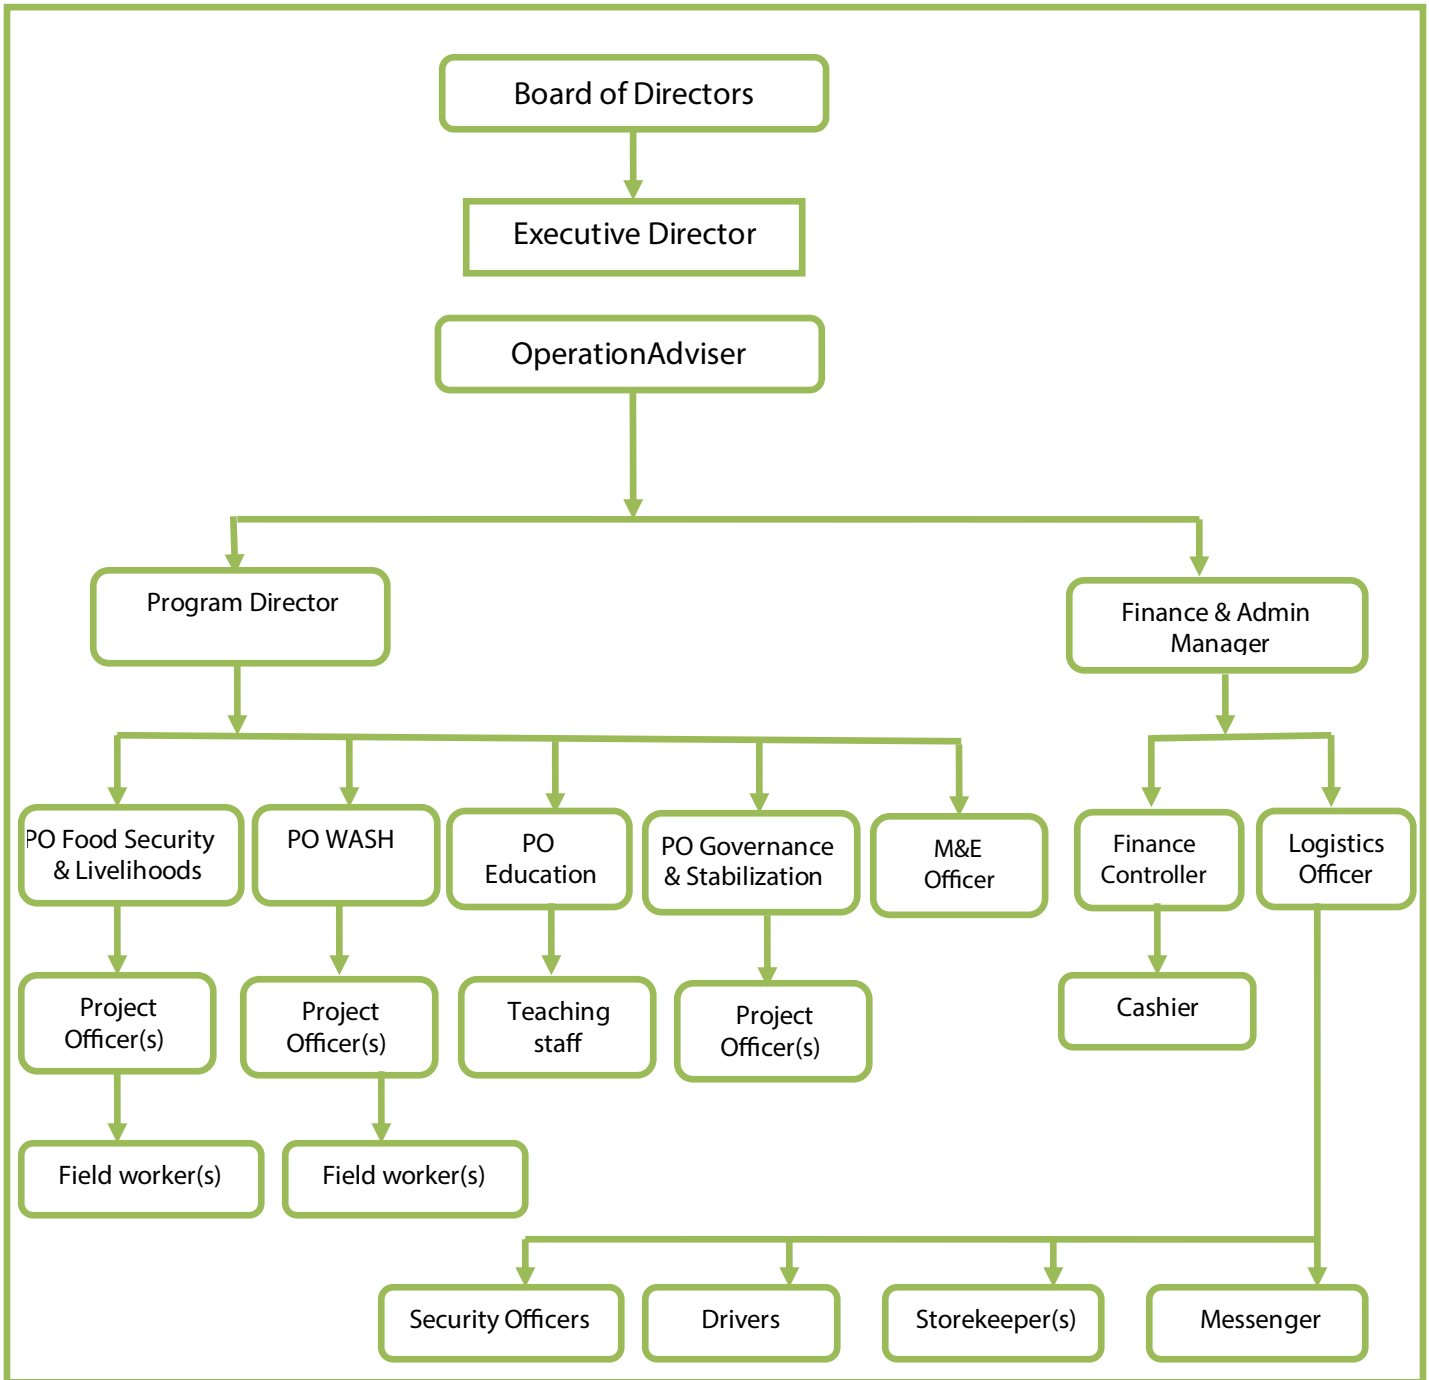

Organizational Structure

Integrated Development Focus (IDF)

Contacts:
+252 615553562 / + 254 700165482
Skype: idf.somalia
Website: www.idfsomalia.org

Contact Emails:
info@idfsomalia.org